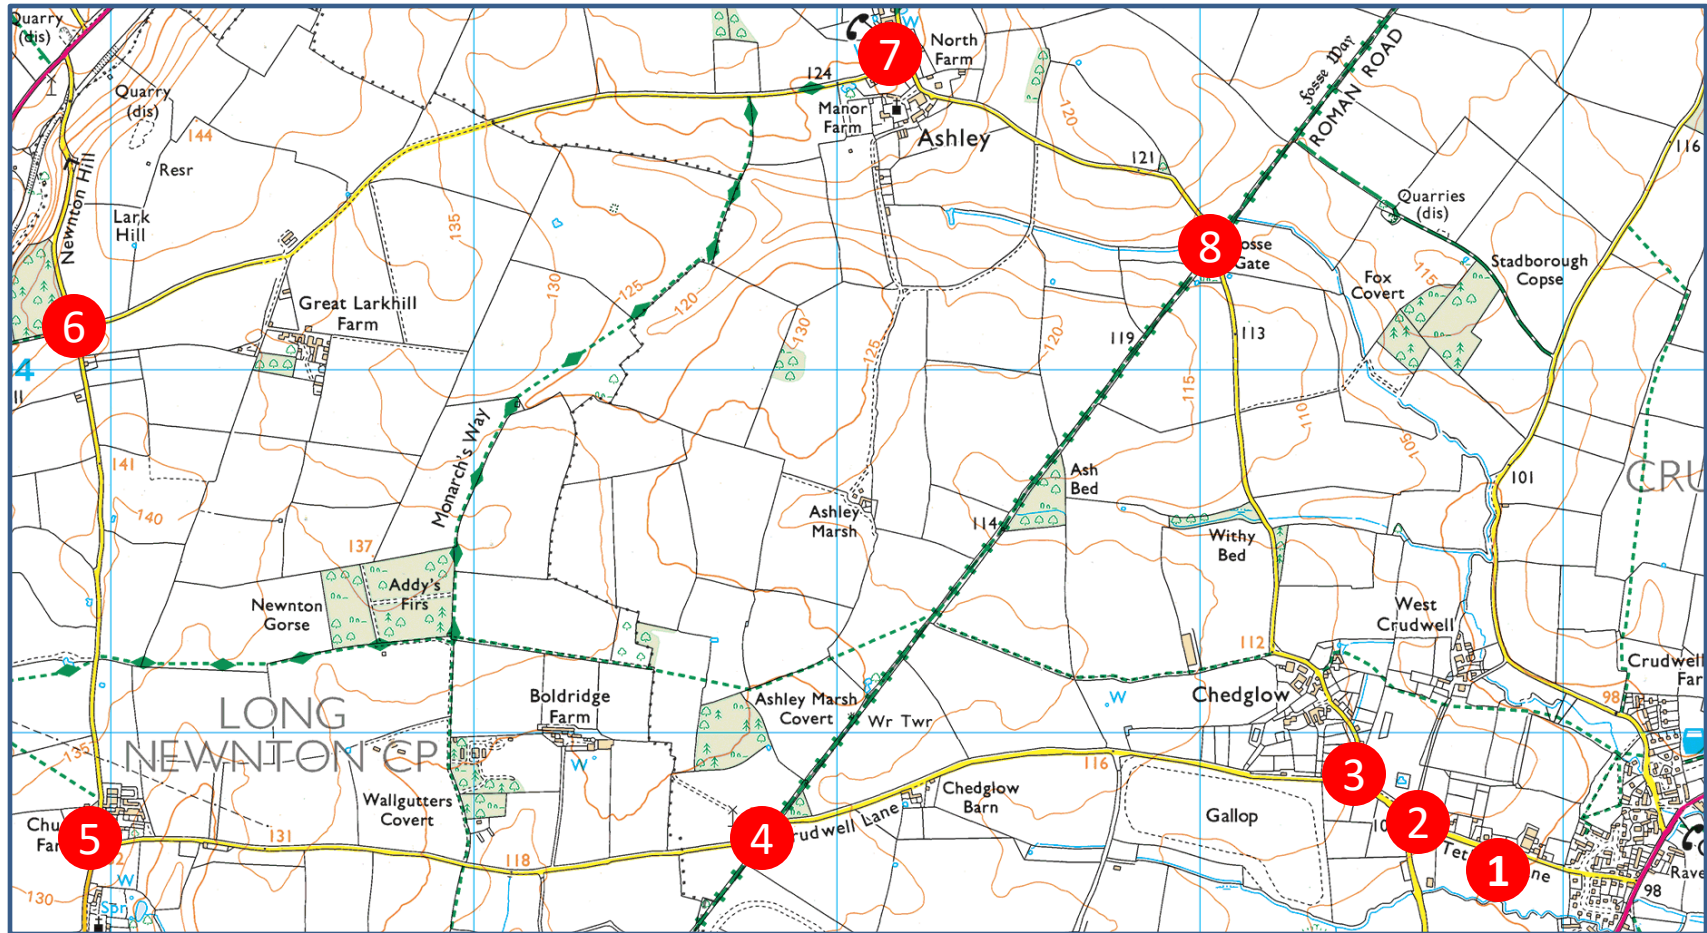

Crudwell 24 hour Bike Ride 2018

Course Map

 Marshal Points

- | | |
|-----------------------------------|----------------|
| 1. Village Hall
(ride control) | 5. Church Farm |
| 2. Rommel Lane | 6. Larkhill |
| 3. Chedglow | 7. Ashley |
| 4. Fosse / Tetbury Lane | 8. Fosse Way |